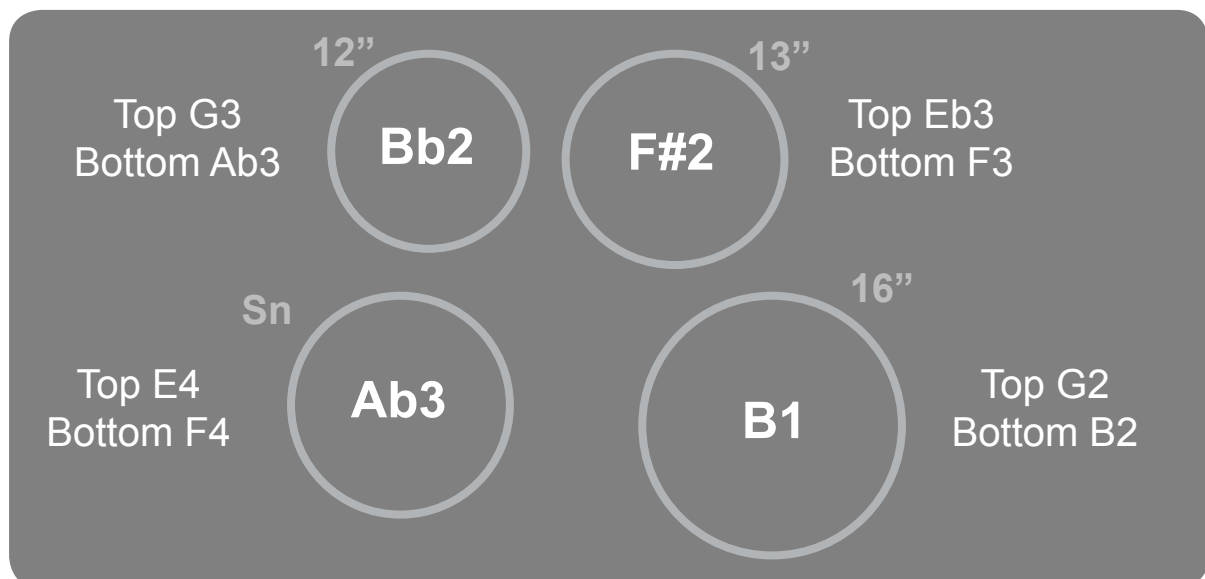

A Tonal Approach To Tuning Drums...

General Tuning (Fusion Sizes)

General Tuning (Traditional Sizes)

Jazz Tuning